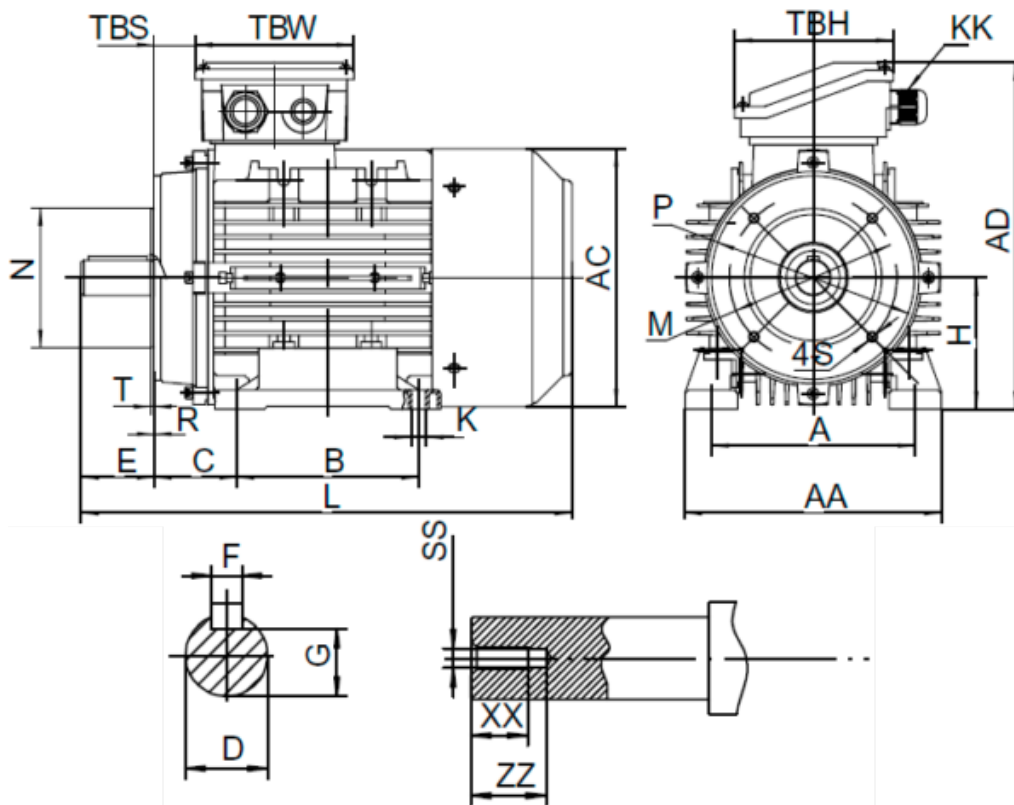

# Data Sheet

Article number: 25180055022640

Description: Kleedrive T3A 132S1-2 5.5kw 2800 rpm UL/CSA  
3x400/690V 50 HZ IP55 B34 Eff=89,2%

## Measures

A = 216	F = 10	R = 0	ZZ = 37
AA = 260	G = 33	S = M10	
AC = Ø261	H = 132	SS = M12	
AD = 323	HD = 191	T = 3.5	
B = 140	L = 460	TBH = 118	
C = 89	M = Ø165	TBS = 36.5	
D = Ø38	N = Ø130	TBW = 118	
E = 80	P = Ø200	XX = 28	